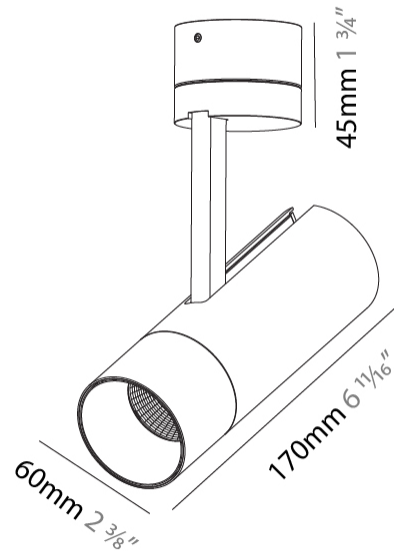

GENERAL

Series: Imagine
Subseries: Imagine 60
Brand: Prolicht
Division: Architectural
Mounting Type: Surface
Mounting Location: Ceiling
Subcategory: Spots

PHYSICAL

Shape: Cylinder
Diameter (mm): 60
Diameter (in): 2 ³ / ₈
Height (mm): 170
Height (in): 6 ¹¹ / ₁₆
Max. Overall Height (mm): 215
Max. Overall Height (in): 8 ⁷ / ₁₆
Light Distribution: Adjustable / Direct
Weight (kg): 0.604
Weight (lbs): 1.33
Fixture Finish: SSR / BKV / CWI / CRY / HAB / UFT / ITA / RUA / FTG / MYG / LOD / PUS / FRO / FUP / KIA / POP / BLS / SPG / MEY / GOH / GUM / CHC / COM / ABZ / JAG / OBR / MOS / ROR
Fixture Material: Aluminum Die Cast

OPTICAL

Reflector°: 18 / 34 / 46
Optic°: Lens Pack - No Lens / Linear Spread Lens / Honeycomb / Spread Lens
Adjustability: Rotational 350°; Tilt 90°

RATINGS AND CERTIFICATIONS

Certified By: Certified for North American Standards
IP rating: IP20