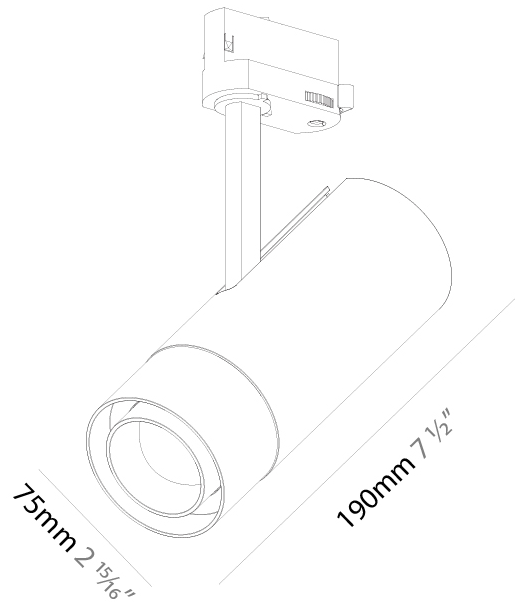

GENERAL

Series: Imagine
 Subseries: Imagine Flex
 Brand: Prolicht
 Division: Architectural
 Mounting Type: Track
 Mounting Location: Ceiling
 Subcategory: Spots

PHYSICAL

Shape: Cylinder
 Diameter (mm): 75
 Diameter (in): 2 ¹⁵/₁₆
 Height (mm): 190
 Height (in): 7 1/2
 Max. Overall Height (mm): 210
 Max. Overall Height (in): 8 1/4
 Light Distribution: Adjustable / Direct
 Weight (kg): 0.702
 Weight (lbs): 1.54
 Fixture Finish: SSR / BKV / CWI / CRY / HAB / UFT / ITA / RUA / FTG / MYG / LOD / PUS / FRO / FUP / KIA / POP / BLS / SPG / MEY / GOH / GUM / CHC / COM / ABZ / JAG / OBR / MOS / ROR
 Holder Finish: BLK / WHI / SIL
 Fixture Material: Aluminum Die Cast

OPTICAL

Reflector°: 14° to 48°
 Adjustability: Rotational 350°; Tilt 90°

RATINGS AND CERTIFICATIONS

Certified By: Certified for North American Standards
 IP rating: IP20

A3T110-

PROJECT

TYPE

SPECIFIER